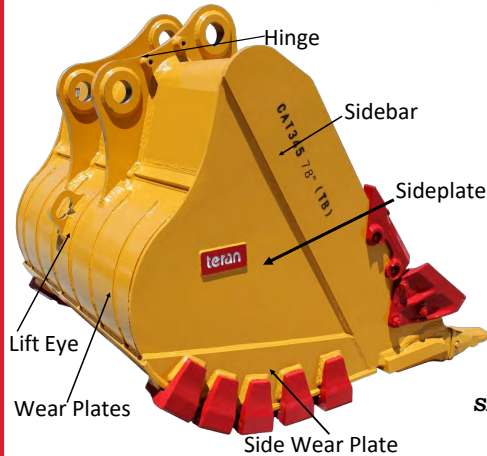

teran

Teran Industries, Inc.

Hyd. Quick Coupler

CAT 320

Clean Up Bucket

CAT 312 - 60"

Ripper

CAT 320

Skeleton Bucket

CAT 320 - 54"

HD Spade Nose
Loader Bucket

CAT 980G/H

Hydraulic Hammer

20 TONS / 30 TONS

Just In.... CAT390 91" - HD ROCK W/HARDOX "JC" Linkage

CALL FOR PRICE....

**THE RIGHT ATTACHMENT FOR THE RIGHT JOB
AT THE RIGHT PRICE**

CAT 345/349D -66"

CAT 336D - 56"

CAT 330 - 60"

CAT 325D - 54"

CAT 320 - 42"

SPECIAL PRICES ARE VALID WHILE SUPPLIES LAST OR PRIOR TO SUBJECT SALE...